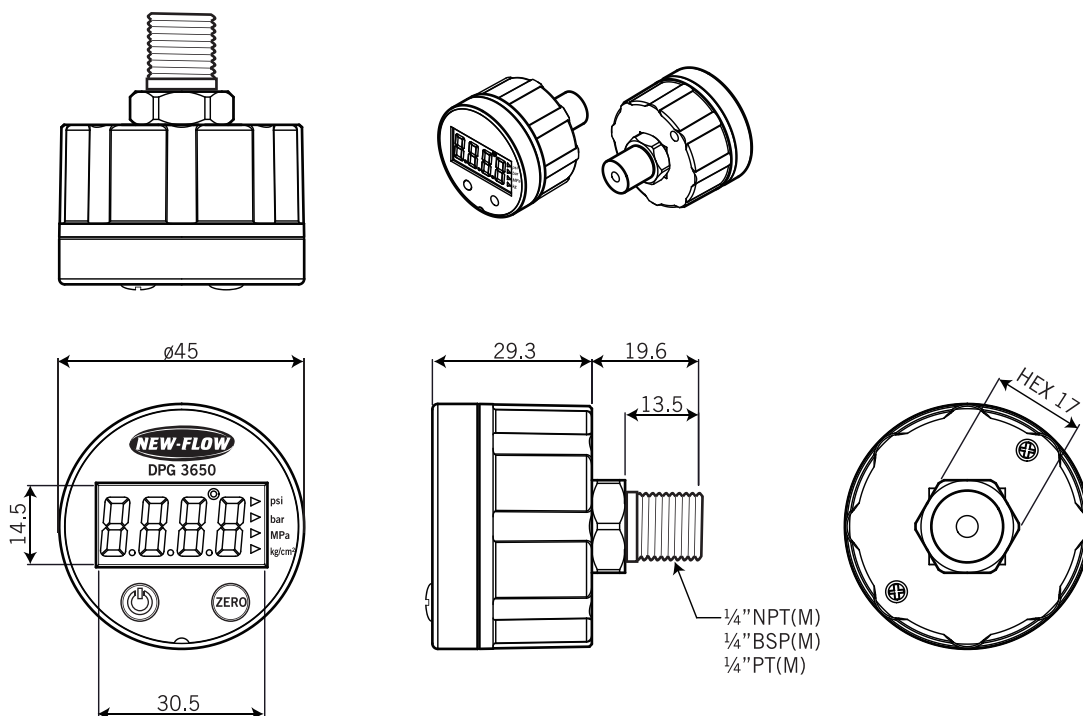

The New-Flow DPG3650 Digital Pressure Gauge is designed to handle applications which require gas and liquid pressure measurement under normal or indoor environment. The user-friendly DPG3650 having longer battery life of 1 year typical at sampling rate of 1.2 sec. With a sensor, a display compactly integrated inside with variety of functions such as unit selection, and auto-off as an option etc, and this gauge can be used for a variety of industrial and commercial applications.

Technical Data

- Type: DPG3650-B: LCD Display + Battery Power + Yellow-Green Back Lighted
- LCD Display: 30.5 x 14.5 mm, with 4 digital
- Socket Material: SS304L
- Power Supply: Battery CR2450 (3.0V, 500mAh)
- Sampling Rate: 1.2 sec
- Battery Life: 1 Year for continuous operation without back light
- Pressure Range: -0.1~5 MPa
- Measure Media: Gas and Liquid available
- Burst Pressure: 2 x F.S.
- Accuracy: (for 0 ~ 5 MPa): ±0.5% F.S. (@25±3°C);
  (for 0 ~ -0.1 MPa): ±0.01% F.S. (@25±3°C)
  (≤20 MPa): ±0.5% F.S. (@25±3°C)
  (>20 MPa): ±1.0% F.S. (@25±3°C)
- Unit: Psi, Bar, Mpa, Kg/cm² available
- Resolution: 0.1Psi, 0.01Bar, 0.001Mpa, 0.01Kg/cm²
- Compensated Temperature Range: -10 ~ +60°C
- Humidity: 35~85% RH
- SS304L Port: ¼"NPT Male, and BSP or PT available
- Auto-Off: 10 Minutes
- Burst Torque (for plastic body): 3.4N-m
- Weight: approx. 0.61 kg

Dimensions

unit=mm